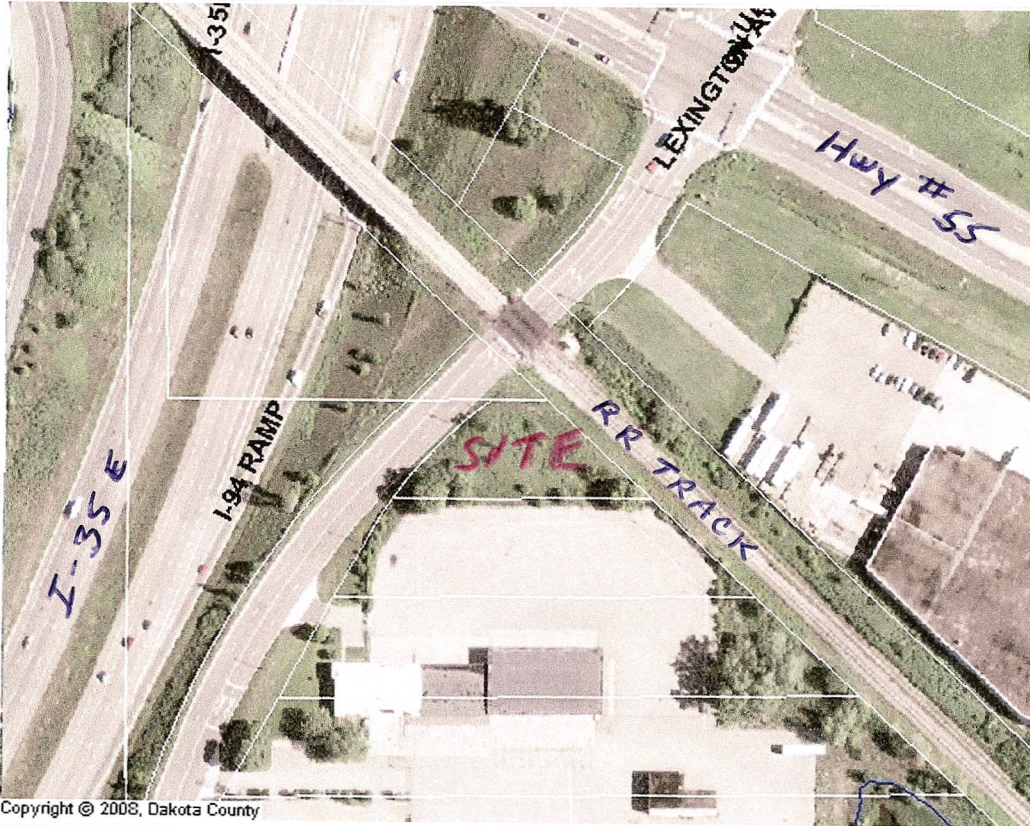

Dakota County Real Estate Inquiry

Data Updated 3/13/2008.

[Need Help?](#) [What's New?](#)

Map navigation

Select option and click on map:

☐ Zoom In ☒ Zoom Out ☐ Pan ☐ Identify

Copyright © 2008, Dakota County

Legend

Air photos may be displaced by up to 80 feet. Shadows may cause additional apparent displacement. Buildings may appear to lean due to camera angle.

Date of photography: 2006

- ☐ Tax Parcels
- ☐ Market Value
- ☐ Recent Sales
- ☐ Year Built
- ☒ Air Photo
- ☐ Torrens

Choose **ONE** search method, enter criteria, and click Go or hit enter key.

House #:

PIN:

PLEASE READ [DISCLAIMER](#)

This application was developed by the Dakota County [Office of GIS](#) in cooperation with [Assessing Services](#) and the [Property Taxation & Records](#) Departments

Click on the Dakota County Logo above to return to the home page

PARCEL # 10-57750-020-00 .6 ACRES ±